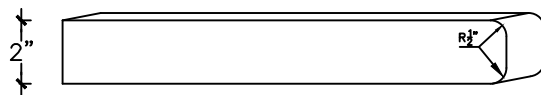

MODERN 1/2" EASED EDGE

Note! You may use the attached drawings if you add the line: Courtesy of Regency precast Inc

NOT TO SCALE

Regency Precast Inc

(805) 386-8185
Fax: (805) 671-9371

Drawn by: NG
09-30-05